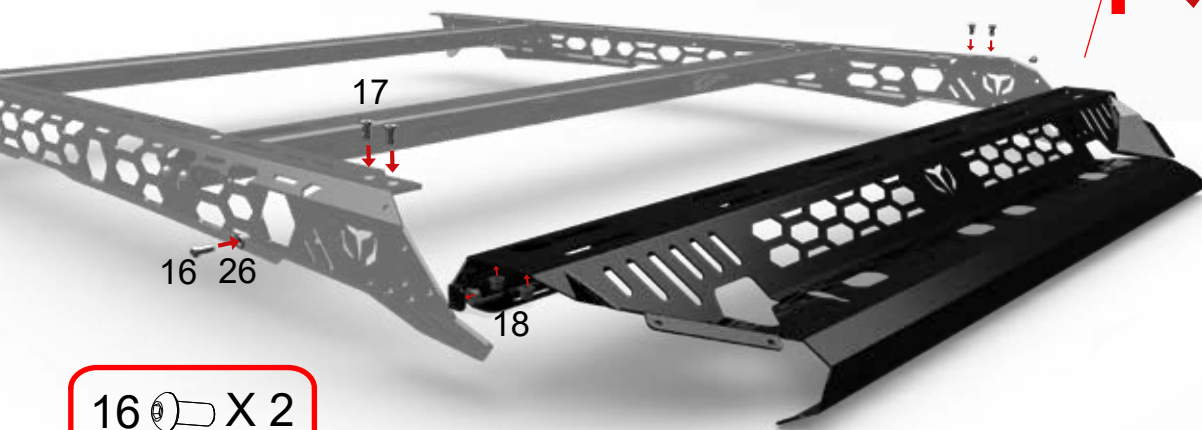

- 16 X 2
- 17 X 4
- 18 X 6
- 26 X 2