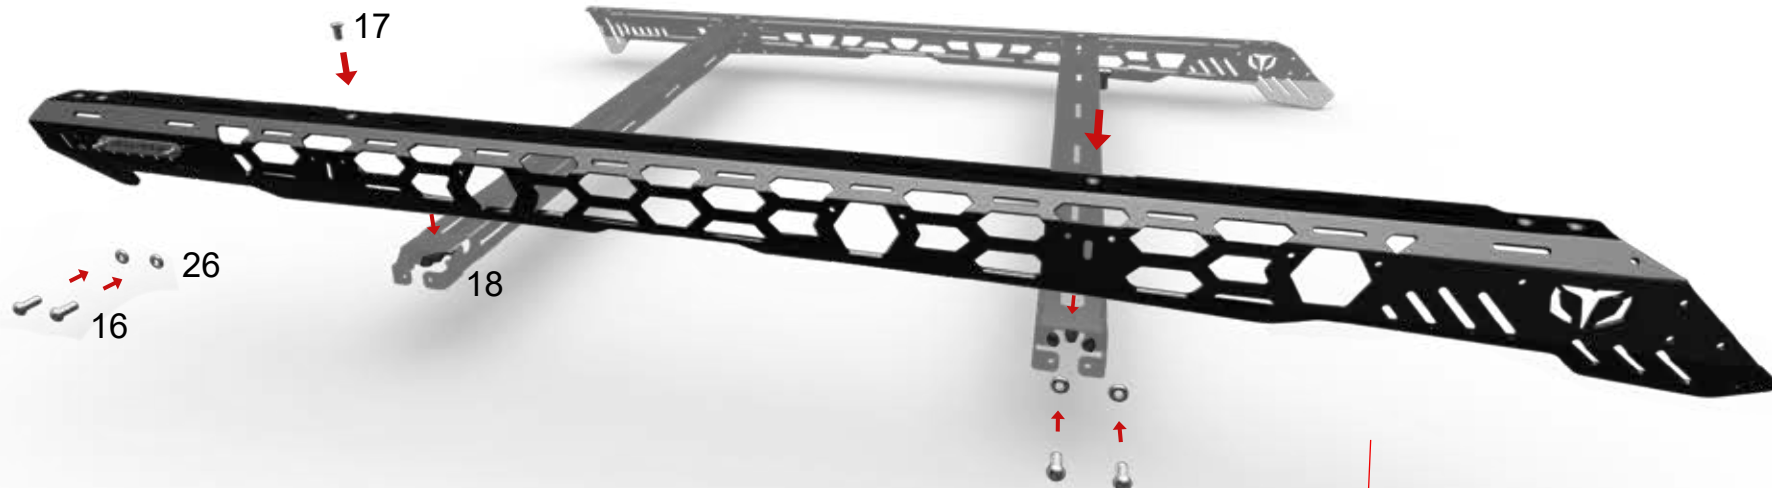

The load must be distributed evenly over the system to achieve maximum load and avoid destabilization while driving.

For loading tips see trailmax.com.au.

Discover the complete line
of Trailmax accessories

TMX RR 104103 BOLT KIT			
Item N°	Part	Description	Qty
16	M6 x 20 Alen Bolt		24
26	M6 Washer		24
17	M6 x 16 Countersunk		42
18	M6 Nylook Flange nut		66

TMX RR 104103 ONE SET				
MATERIAL	THICKNESS	PART NUMBER	QUANTITY	REFERENCE
ALUMINIUM	2mm	TMX RR 002 104094	1	2
	2mm	TMX RR 003 104094	1	3
	2mm	TMX RR 007 104094	1 LH 1 RH	7
	2mm	TMX RR 004 104094	1	4
	3mm	TMX RR 006 104094	2	6
	4mm	TMX RR 005 104103	5	5
	4mm	TMX RR 001 104103	1 LH 1 RH	1
STAINLESS STEEL	3mm	TMX RR 013 103638	1 LH 1 RH	8
	3mm	TMX RR 014 103639 A	2	10
	1.6mm	TMX RR 009	3	9