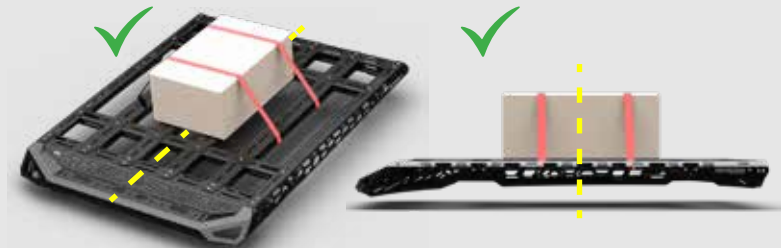

Manufacturer's load limit is to be used for weight allowance if it is lower than your TrailMax roof rack system.

**The weight of your roof rack system will count towards the manufacturer's load limit.*

Do not modify any part of your TrailMax rack system.
Do not install roof rack system onto previously modified roof.

Always ensure your load is securely fastened.
Use only non stretch fastening ropes or straps to attach cargo to roof racks.

The load must be distributed evenly over the system to achieve maximum load and avoid destabilization while driving.

For loading tips see trailmax.com.au.

Discover the complete line
of Trailmax accessories