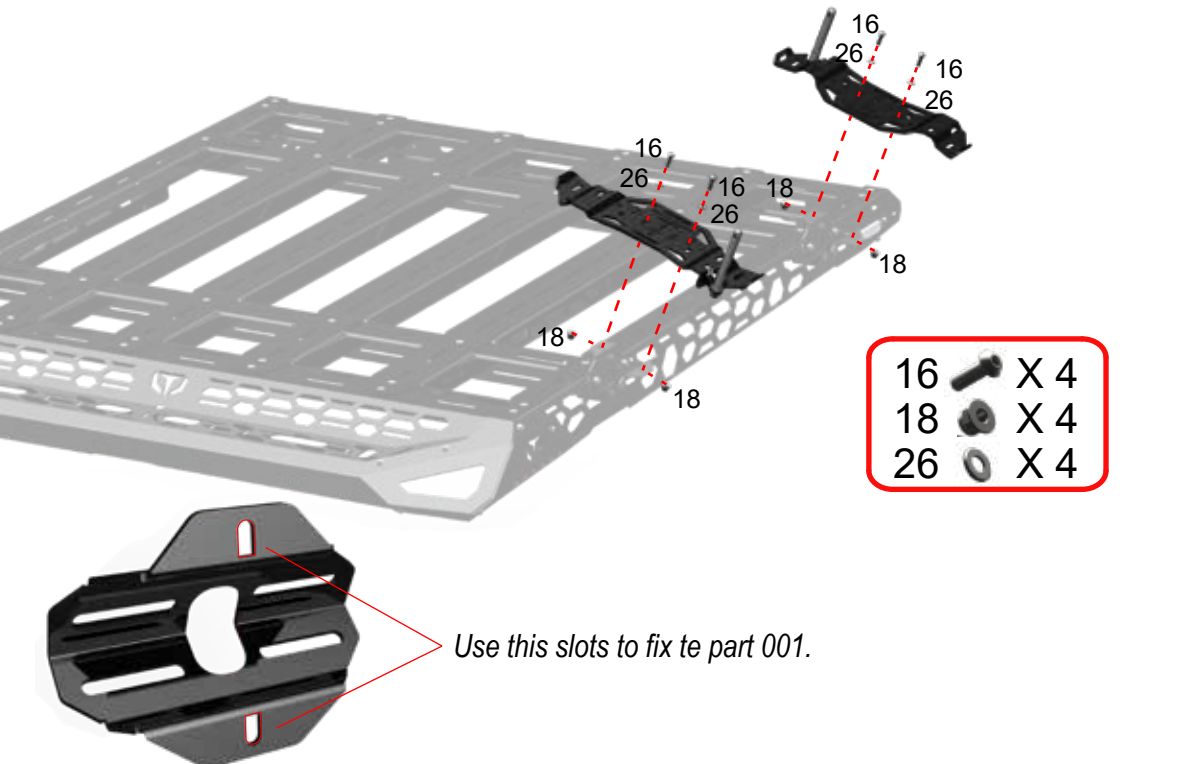

# 103635 Installation 70° Position

Use the measurement to position the brackets before fixing.  
Recovery Board measurements may vary depending on the brand.

Use these slot lines to position part 002.

- |    |  |     |
|----|--|-----|
| 16 |  | X 4 |
| 18 |  | X 4 |
| 26 |  | X 4 |

# 103635 Installation 20° Position

Use the measurement to position the brackets before fixing.  
Recovery Board measurements may vary depending on the brand.