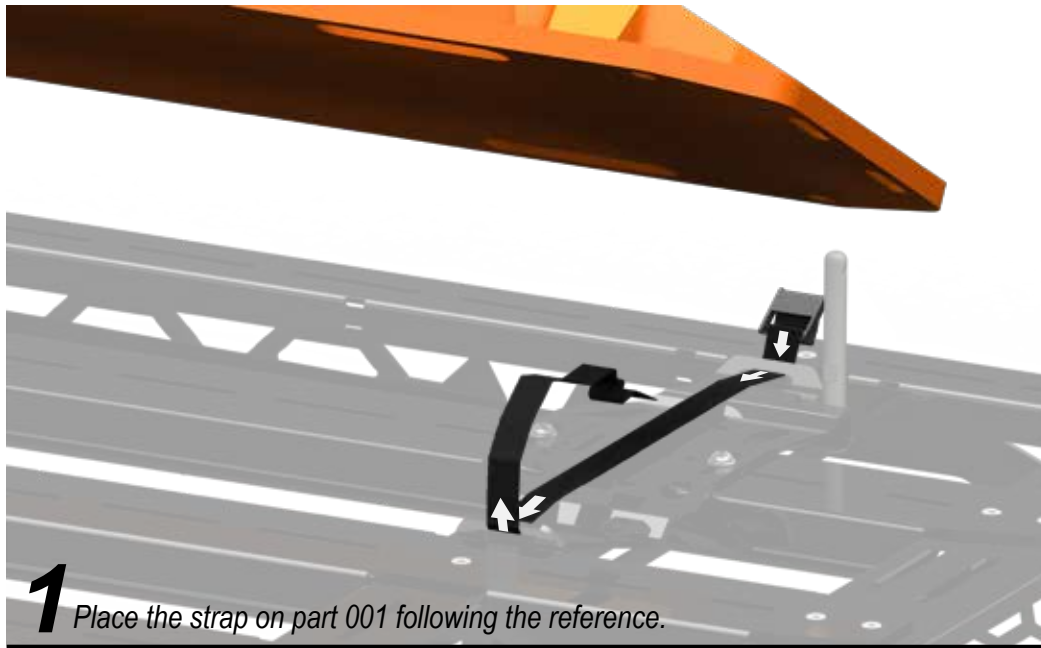

# 103635 Installation 20° Position

Use the measurement to position the brackets before fixing.  
Recovery Board measurements may vary depending on the brand.

# 103635 Installation Standar Position

Use the measurement to position the brackets before fixing.  
Recovery Board measurements may vary depending on the brand.

**1** Place the strap on part 001 following the reference.