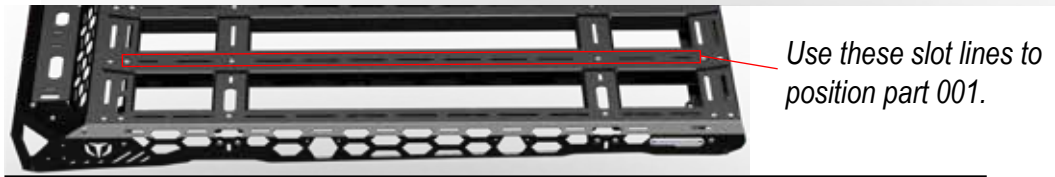

Use the measurement to position the brackets before fixing.
Recovery Board measurements may vary depending on the brand.