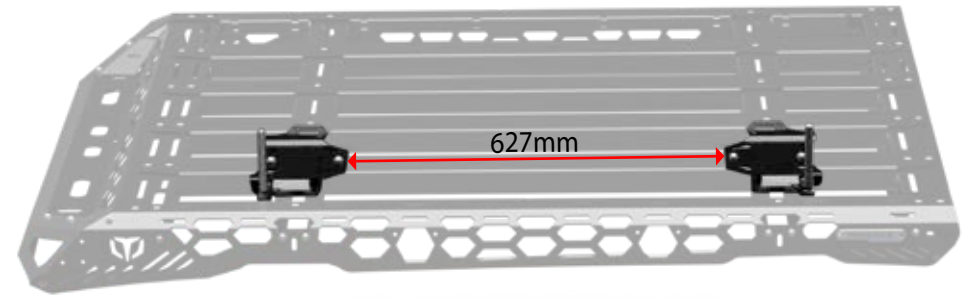

# 103635 Installation 20° Position

Use the measurement to position the brackets before fixing.  
Recovery Board measurements may vary depending on the brand.

# 103635 Installation Standar Position

Use the measurement to position the brackets before fixing.  
Recovery Board measurements may vary depending on the brand.

**1** Place the strap on part 001 following the reference.