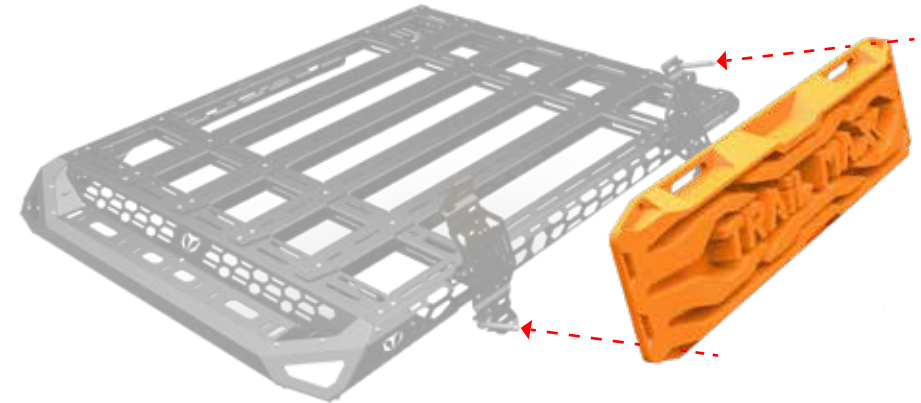

Always ensure your load is securely fastened.  
Use only non stretch fastening ropes or straps to attach cargo to roof racks.

The load must be distributed evenly over the system to achieve maximum load and avoid destabilization while driving.

# 103635 Installation 70° Position

Use the measurement to position the brackets before fixing.  
Recovery Board measurements may vary depending on the brand.

Use these slot lines to position part 002.

- |    |  |     |
|----|--|-----|
| 16 |  | X 4 |
| 18 |  | X 4 |
| 26 |  | X 4 |