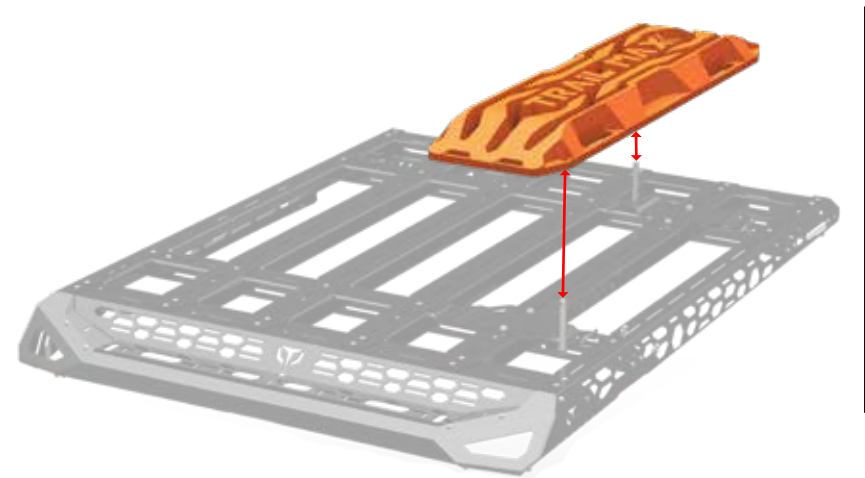

# 103635 Installation 20° Position

Use the measurement to position the brackets before fixing.  
Recovery Board measurements may vary depending on the brand.

# 103635 Installation Standar Position

Use the measurement to position the brackets before fixing.  
Recovery Board measurements may vary depending on the brand.

**1** Place the strap on part 001 following the reference.