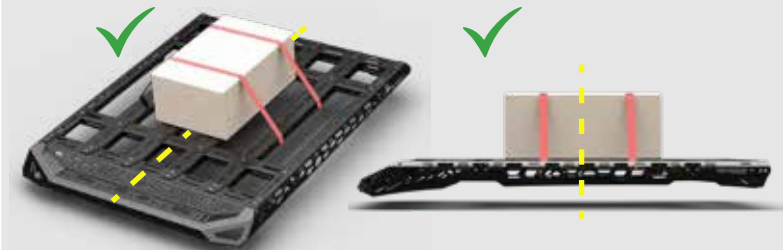

*\*The weight of your roof rack system will count towards the manufacturer's load limit.*

Do not modify any part of your TrailMax rack system.  
Do not install roof rack system onto previously modified roof.

Always ensure your load is securely fastened.  
Use only non stretch fastening ropes or straps to attach cargo to roof racks.

The load must be distributed evenly over the system to achieve maximum load and avoid destabilization while driving.