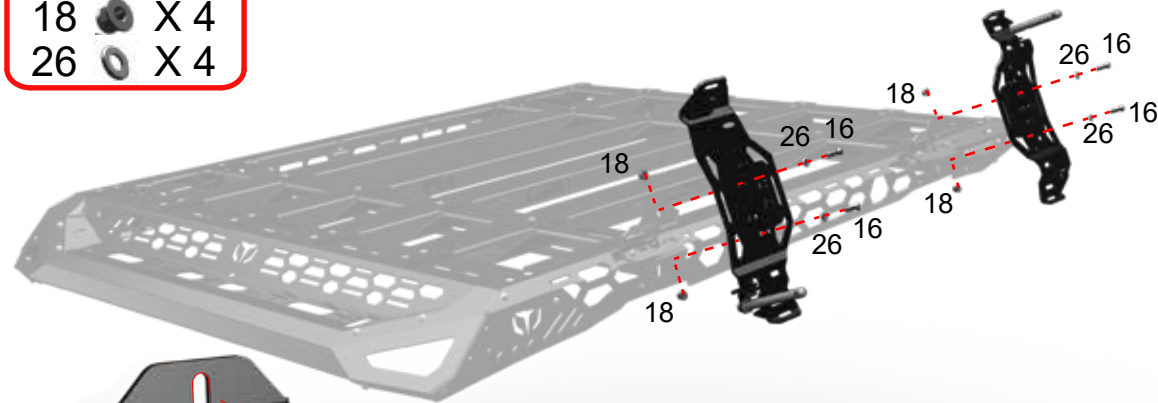

# 103635 Installation 70° Position

Use the measurement to position the brackets before fixing.  
Recovery Board measurements may vary depending on the brand.

Use these slot lines to position part 002.

- |    |  |     |
|----|--|-----|
| 16 |  | X 4 |
| 18 |  | X 4 |
| 26 |  | X 4 |