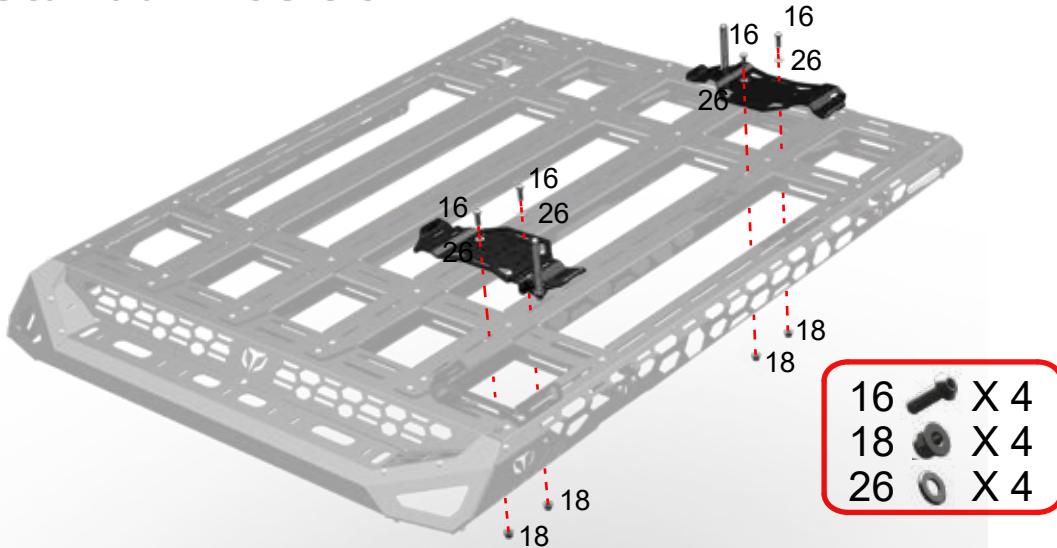

# 103635 Installation 20° Position

Use the measurement to position the brackets before fixing.  
Recovery Board measurements may vary depending on the brand.

# 103635 Installation Standar Position

Use the measurement to position the brackets before fixing.  
Recovery Board measurements may vary depending on the brand.

**1** Place the strap on part 001 following the reference.