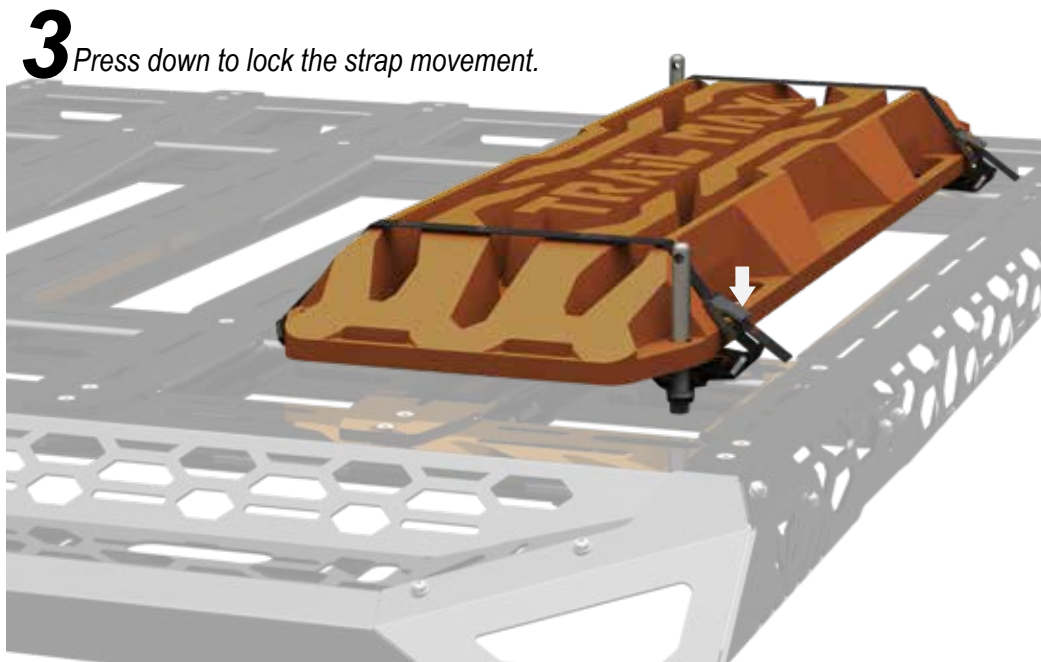

Always ensure your load is securely fastened.  
Use only non stretch fastening ropes or straps to attach cargo to roof racks.

The load must be distributed evenly over the system to achieve maximum load and avoid destabilization while driving.

# 103635 Installation 20° Position

Use the measurement to position the brackets before fixing.  
Recovery Board measurements may vary depending on the brand.

# 103635 Installation Standar Position

Use the measurement to position the brackets before fixing.  
Recovery Board measurements may vary depending on the brand.

**1** Place the strap on part 001 following the reference.

**2** Insert the strap into the ratchet.

**3** Press down to lock the strap movement.

**4** The steps can be replicated at any position in the recovery board.

 [trailmax.com.au](http://trailmax.com.au)

 1300 885 841