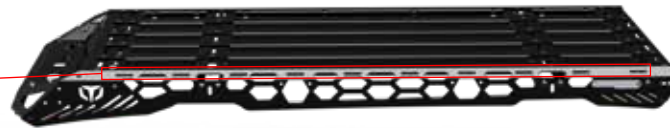

Always ensure your load is securely fastened.  
Use only non stretch fastening ropes or straps to attach cargo to roof racks.

The load must be distributed evenly over the system to achieve maximum load and avoid destabilization while driving.

# 103635 Installation 70° Position

Use the measurement to position the brackets before fixing.  
Recovery Board measurements may vary depending on the brand.

Use these slot lines to position part 002.

- |    |  |     |
|----|--|-----|
| 16 |  | X 4 |
| 18 |  | X 4 |
| 26 |  | X 4 |