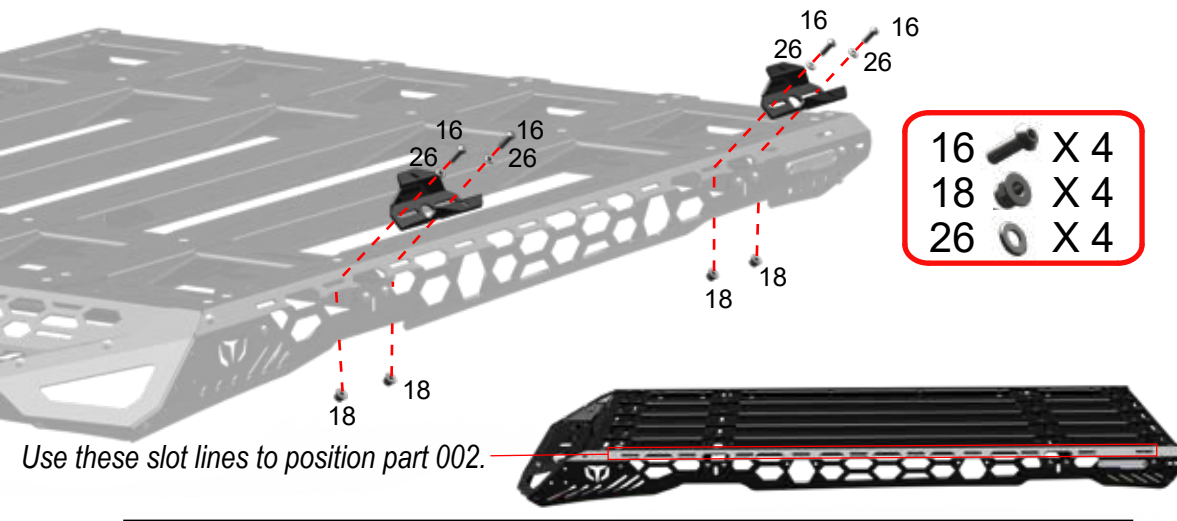

103635 Installation 20° Position