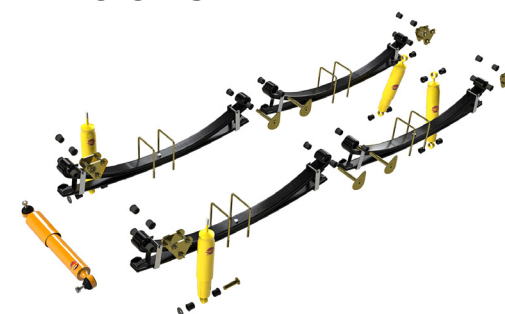

SK010

**LANDCRUISER
BJ60/FJ60/62,
HJ60/61/62**
(from 8/1980)

LANDCRUISER BJ60/FJ60/62, HJ60/61/62 (from 8/1980)

Kit No: SK010

FRONT SUSPENSION

LEAF SPRING

PART NO.	APPROX LOAD	QTY	SPRING RATE	APPROX RAISED HEIGHT
TLC106	up to 50kg	2	Comfort	50mm
TLC009HD	up to 85kg	2	with Bull Bar	50mm
TLC009P	up to 500kg	2	Parabolic Heavy Duty	50mm

SHOCK ABSORBER

PART NO.	DESCRIPTION	QTY	MOUNTS	EXT	COMP
G12637	Slimline	2		595mm	363mm
TGS12572	Expanded Body	2		595mm	363mm

Notes:

REAR SUSPENSION

LEAF SPRING

PART NO.	APPROX LOAD	QTY	SPRING RATE	APPROX RAISED HEIGHT
TLC010DSDH	up to 275kg	1	Heavy Duty Constant Load Drivers Side	50mm
TLC010PSHD	up to 275kg	1	Heavy Duty Constant Load Passenger Side	50mm
TLC010DSEHD	up to 500kg	1	Heavy Duty Constant Load Drivers Side	50mm
TLC010PSEHD	up to 500kg	1	Heavy Duty Constant Load Passenger Side	50mm
TLC010P	up to 500kg	2	Parabolic Heavy Duty	50mm

SHOCK ABSORBER

PART NO.	DESCRIPTION	QTY	MOUNTS	EXT	COMP
G12636*	Slimline	2		590mm	357mm
TGS2576B*	Expanded Body	2		590mm	357mm
G12081**	Slimline	2		632mm	385mm
TGS12525**	Expanded Body	2		632mm	385mm

KIT INCLUDES:

LANDCRUISER BJ60/FJ60/62, HJ60/61/62 (from 8/1980)

SUSPENSION COMPONENTS

STEERING DAMPER

DESCRIPTION	PART No	QTY	NOTES
Heavy Duty 35mm Bore	T14024	1	
Return To Centre	RTC14024	1	

FRONT SUSPENSION BUSHES & KITS