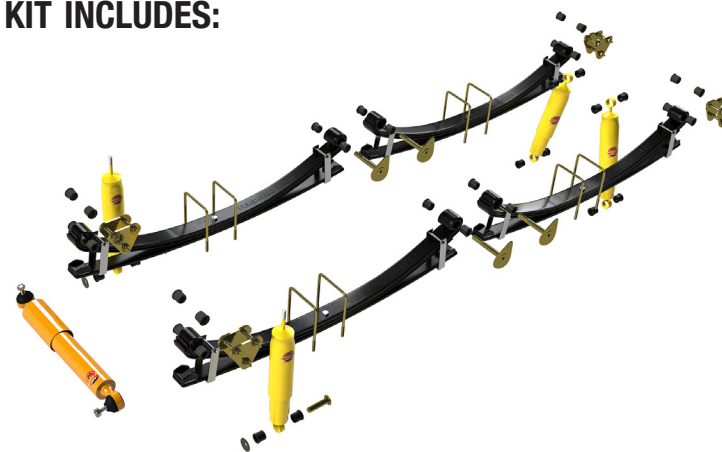

SK012

**LANDCRUISER
BJ43/45/46,
FJ45/HJ47**

(From 7/1980)

LANDCRUISER BJ43/45/46, FJ45/HJ47 (From 7/1980)

Kit No: SK012

FRONT SUSPENSION

LEAF SPRING

PART NO.	APPROX LOAD	QTY	SPRING RATE	APPROX RAISED HEIGHT
TLC007HD	up to 65kg	2	with Bull Bar (HJ47)	50mm
TLC007EHD	65 to 100kg	2	with Bull Bar & Winch (HJ47)	50mm
TLC007P	up to 400kg	2	Parabolic (HJ47)	50mm

SHOCK ABSORBER

PART NO.	DESCRIPTION	QTY	MOUNTS	EXT	COMP
G12635	Slimline	2		487mm	306mm
TGS12540	Expanded Body	2		525mm	322mm

REAR SUSPENSION

LEAF SPRING

PART NO.	APPROX LOAD	QTY	SPRING RATE	APPROX RAISED HEIGHT
TLC006HD	up to 300kg	2	Heavy Duty Constant Load	50mm
TLC006EHD	up to 500kg	2	Extra Heavy Duty	50mm
TLC006P	up to 400kg	2	Heavy Duty Parabolic	50mm

SHOCK ABSORBER

PART NO.	DESCRIPTION	QTY	MOUNTS	EXT	COMP
G12636	Slimline	2		590mm	357mm
TGS2576B	Expanded Body	2		590mm	357mm

KIT INCLUDES:

LANDCRUISER BJ43/45/46, FJ45/HJ47 (From 7/1980)

SUSPENSION COMPONENTS

STEERING DAMPER

DESCRIPTION	PART No	QTY	NOTES
Heavy Duty 35mm Bore	T14023	1	

FRONT SUSPENSION BUSHES & KITS

DESCRIPTION	PART No	QTY	NOTES
Shackle Bush (Rubber)	90389-18002	12	
Bush Kit (Rubber)	BK5	1	Kit Contains 12 x Bushes
Pro Bush (Synthetic)	90389-18002P	12	
Pro Bush Kit (Synthetic)	BK5P	1	Kit Contains 12 x Bushes