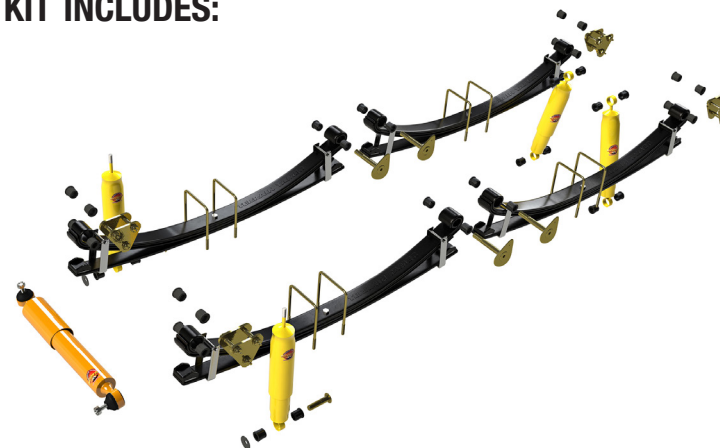

LANDCRUISER BJ40/42, FJ40 (from 7/1980)

Kit No: SK013

FRONT SUSPENSION

LEAF SPRING

PART NO.	APPROX LOAD	QTY	SPRING RATE	APPROX RAISED HEIGHT
TLC004E*	STD	2	Comfort	50mm
TLC004HD	up to 65kg	2	with Bull Bar	50mm
TLC004P	up to 400kg	2	Parabolic	50mm

SHOCK ABSORBER

PART NO.	DESCRIPTION	QTY	MOUNTS	EXT	COMP
G12635	Slimline	2		487mm	306mm
TGS12540	Expanded Body	2		525mm	322mm

Notes:

* TLC004E & TLC303 35mm Spring Bush Eye, 25mm Longer Main Leaf

REAR SUSPENSION

LEAF SPRING

PART NO.	APPROX LOAD	QTY	SPRING RATE	APPROX RAISED HEIGHT
TLC303*	STD	2	Comfort	50mm
TLC005HD	up to 85kg	2	Heavy Duty Constant Load	50mm
TLC303P	up to 400kg	2	Heavy Duty Parabolic	50mm

SHOCK ABSORBER

PART NO.	DESCRIPTION	QTY	MOUNTS	EXT	COMP
G12636	Slimline	2		590mm	357mm
TGS2576B	Expanded Body	2		590mm	357mm

KIT INCLUDES: