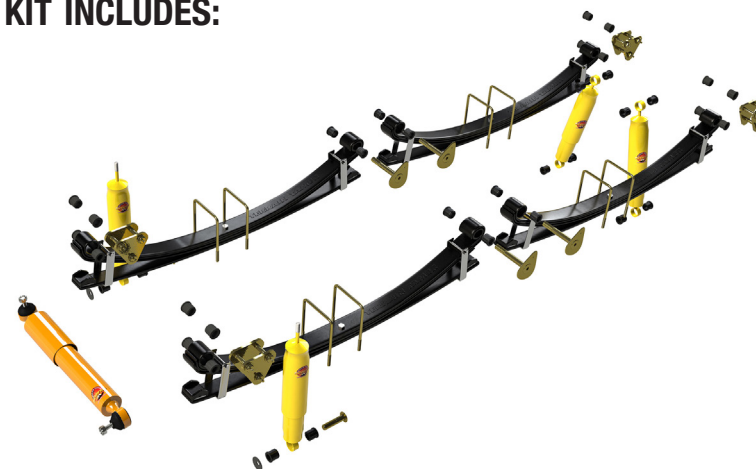

SK015

**LANDCRUISER
BJ40/42, FJ40**
(up to 7/1980)

LANDCRUISER BJ40/42, FJ40 (up to 7/1980)

Kit No: SK015

FRONT SUSPENSION

LEAF SPRING

PART NO.	APPROX LOAD	QTY	SPRING RATE	APPROX RAISED HEIGHT
TLC001HD	up to 65kg	2	with Bull Bar	50mm
TLC001P	up to 400kg	2	Parabolic	50mm

SHOCK ABSORBER

PART NO.	DESCRIPTION	QTY	MOUNTS	EXT	COMP
G12635	Slimline	2		487mm	306mm
TGS12540	Expanded Body	2		525mm	322mm

REAR SUSPENSION

LEAF SPRING

PART NO.	APPROX LOAD	QTY	SPRING RATE	APPROX RAISED HEIGHT
TLC300	up to 80kg	2	Comfort	50mm
TLC300P	up to 400kg	2	Heavy Duty Parabolic	50mm

SHOCK ABSORBER

PART NO.	DESCRIPTION	QTY	MOUNTS	EXT	COMP
G12636	Slimline	2		590mm	357mm
TGS2576B	Expanded Body	2		590mm	357mm

KIT INCLUDES:

LANDCRUISER BJ40/42, FJ40 (up to 7/1980)

SUSPENSION COMPONENTS

STEERING DAMPER

DESCRIPTION	PART No	QTY	NOTES
Heavy Duty 35mm Bore	T14023	1	

FRONT SUSPENSION BUSHES & KITS

DESCRIPTION	PART No	QTY	NOTES
Shackle Bush (Rubber)	90385-15002	12	
Bush Kit (Rubber)	BK3	1	Kit Contains 12 x Bushes
Pro Bush (Synthetic)	90385-15002P	12	
Pro Bush Kit (Synthetic)	BK3P	1	Kit Contains 12 x Bushes