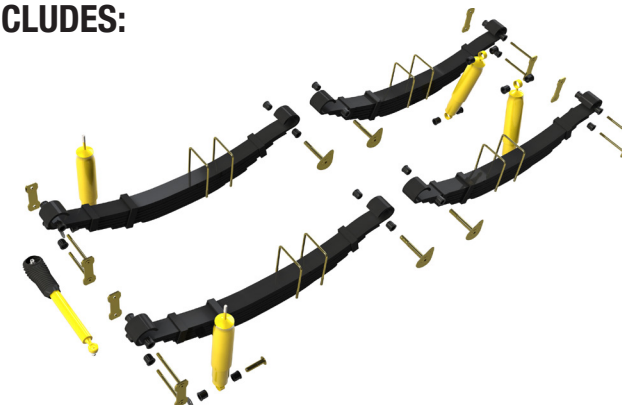

PATROL MQ ROUND HEADLIGHTS (4/1980 to 10/1983)

Kit No: SK044

FRONT SUSPENSION

LEAF SPRING

PART NO.	APPROX LOAD	QTY	SPRING RATE	APPROX RAISED HEIGHT
NIS002HD	up to 50kg	2	with Bull Bar SWB	50mm
NIS001HD	55 to 100kg	2	with Bull Bar & Winch SWB/LWB	50mm

SHOCK ABSORBER

PART NO.	DESCRIPTION	QTY	MOUNTS	EXT	COMP
TGS12491	Expanded Body	2	+	510mm	310mm

REAR SUSPENSION

LEAF SPRING

PART NO.	APPROX LOAD	QTY	SPRING RATE	APPROX RAISED HEIGHT
NIS004DSHD	up to 150kg	1	Heavy Duty Constant Load Drivers Side LWB	50mm
NIS004PSHD	up to 150kg	1	Heavy Duty Constant Load Passenger Side LWB	50mm
NIS004DSHD	up to 300kg	1	Heavy Duty Constant Load Drivers Side SWB	50mm
NIS004PSHD	up to 300kg	1	Heavy Duty Constant Load Passenger Side SWB	50mm
NIS003DSHD	up to 300kg	1	Heavy Duty Constant Load Drivers Side LWB	50mm
NIS003PSHD	up to 300kg	1	Heavy Duty Constant Load Passenger Side LWB	50mm

SHOCK ABSORBER

PART NO.	DESCRIPTION	QTY	MOUNTS	EXT	COMP
TGS12076	Expanded Body	2	⊕	585mm	350mm

KIT INCLUDES: