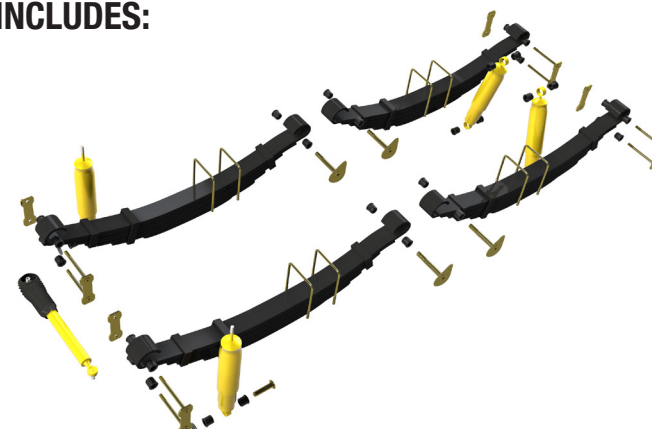

PATROL MK SQUARE HEADLIGHTS (11/1983 to 12/1987)

Kit No: SK046

FRONT SUSPENSION

LEAF SPRING				
PART NO.	APPROX LOAD	QTY	SPRING RATE	APPROX RAISED HEIGHT
NPT103DS	up to 55kg	2	Drivers Side SWB with Bull Bar	50mm
NPT103PS	up to 55kg	2	Passenger Side SWB with Bull Bar	50mm
NPT101DS	60 to 100kg	2	Drivers Side LWB/SWB with Bull Bar & Winch	50mm
NPT101PS	60 to 100kg	2	Passenger Side LWB/SWB with Bull Bar & Winch	50mm

SHOCK ABSORBER

PART NO.	DESCRIPTION	QTY	MOUNTS	EXT	COMP
TGS12491	Expanded Body	2	+	510mm	310mm

REAR SUSPENSION

LEAF SPRING				
PART NO.	APPROX LOAD	QTY	SPRING RATE	APPROX RAISED HEIGHT
NIS004DSHD	up to 150kg	1	Heavy Duty Constant Load Drivers Side LWB	50mm
NIS004PSHD	up to 150kg	1	Heavy Duty Constant Load Passenger Side LWB	50mm
NIS004DSHD	up to 300kg	1	Heavy Duty Constant Load Drivers Side SWB	50mm
NIS004PSHD	up to 300kg	1	Heavy Duty Constant Load Passenger Side SWB	50mm
NIS003DSHD	up to 300kg	1	Heavy Duty Constant Load Drivers Side LWB	50mm
NIS003PSHD	up to 300kg	1	Heavy Duty Constant Load Passenger Side LWB	50mm

SHOCK ABSORBER

PART NO.	DESCRIPTION	QTY	MOUNTS	EXT	COMP
TGS12076	Expanded Body	2	⊕	585mm	350mm

KIT INCLUDES: