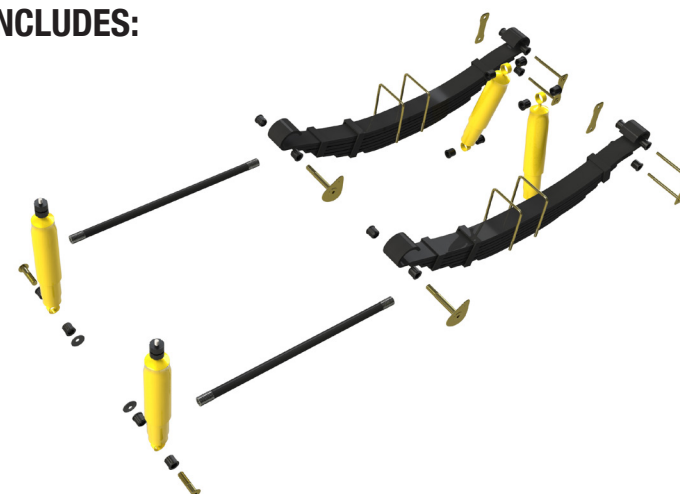

PAJERO NA/NB/NC/ND/NE/NF/NG LWB (1/1983 to 9/1997)

Kit No: SK052

FRONT SUSPENSION

TORSION BAR					
PART NO.	APPROX LOAD	QTY	SPRING RATE	APPROX RAISED HEIGHT	
MIT002HD*	Heavy Duty	1 Pair	Heavy Duty	40mm	
SHOCK ABSORBER					
PART NO.	DESCRIPTION	QTY	MOUNTS	EXT	COMP
TGS12543-1	Expanded Body	2		349mm	228mm

Notes:

*MIT002HD 26mm OD 1282mm Length

REAR SUSPENSION

LEAF SPRING					
PART NO.	APPROX LOAD	QTY	SPRING RATE	APPROX RAISED HEIGHT	
MIT003C	up to 150kg	2	Heavy Duty Constant Load	40mm	
SHOCK ABSORBER					
PART NO.	DESCRIPTION	QTY	MOUNTS	EXT	COMP
TGS2576B	Expanded Body	2		590mm	357mm

KIT INCLUDES: