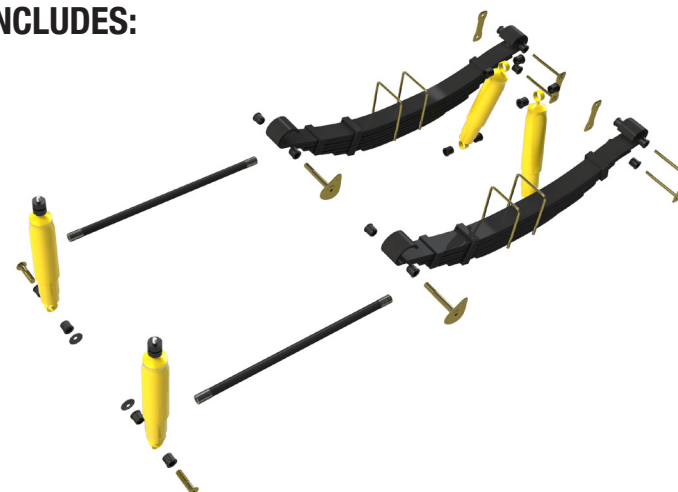

RODEO R9 (8/1999 to 2003) TFS (6/1988 to 2/2003)

Kit No: SK063
Pro Kit No: SK063P

FRONT SUSPENSION

TORSION BAR

PART NO.	APPROX LOAD	QTY	SPRING RATE	APPROX RAISED HEIGHT
ISU007HD	Heavy Duty	1 Pair	Heavy Duty	40mm

SHOCK ABSORBER

PART NO.	DESCRIPTION	QTY	MOUNTS	EXT	COMP
TGSDMAXF	Expanded Body	2		400mm	260mm
TPS001	Pro Shock	1 Pair		400mm	260mm

Notes:

* ISU007HD 26mm OD 1002mm Length

REAR SUSPENSION

LEAF SPRING

PART NO.	APPROX LOAD	QTY	SPRING RATE	APPROX RAISED HEIGHT
ISU001HD	up to 150kg	2	Heavy Duty Constant Load	40mm
ISU001EHD	up to 350kg	2	Heavy Duty Constant Load	40mm

SHOCK ABSORBER

PART NO.	DESCRIPTION	QTY	MOUNTS	EXT	COMP
TGSDMAXR	Expanded Body	2		595mm	365mm
TPS002	Pro Shock	1 Pair		595mm	365mm

KIT INCLUDES: