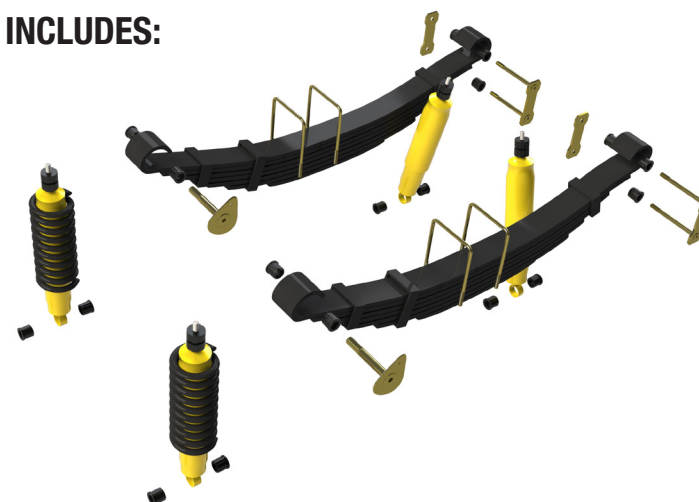

COLORADO RG2 (4/2013 to 6/2016)

Kit No: SK075
Pro Kit No: SK075P
Assembly Kit No: SK075A

FRONT SUSPENSION

COIL SPRING

PART NO.	APPROX LOAD	QTY	SPRING RATE	APPROX RAISED HEIGHT
TTCS-2399	50 to 100kg	1 Pair	with Bull Bar	40mm
TTCS-2402T	STD	1 Pair	Smart Coil Comfort	40mm
TTCS-2400T	50 to 100kg	1 Pair	Smart Coil with Bull Bar	40mm

SHOCK ABSORBER

PART NO.	DESCRIPTION	QTY	MOUNTS	EXT	COMP
TGSDMAX2F	Expanded Body	2		495mm	350mm
TPS003*	Pro Shock	1 Pair		495mm	350mm

SHOCK ABSORBER / COIL ASSEMBLY

PART NO.	APPROX LOAD	QTY	SPRING RATE	APPROX RAISED HEIGHT
TTCSA-007	up to 50kg	1 Pair	with Bull Bar	40mm
TTCSA-007HD	up to 100kg	1 Pair	with Bull Bar & Winch	40mm

Notes:

*TPS003 Standard Spring Seat Height Centre of Eye to Seat 190mm

REAR SUSPENSION

LEAF SPRING

PART NO.	APPROX LOAD	QTY	SPRING RATE	APPROX RAISED HEIGHT
ISU016	100 to 300kg	2	Heavy Duty Constant Load	40mm
ISU016HD	300 to 500kg	2	Heavy Duty Constant Load	40mm
ISU016EHD	500kg +	2	Extra Heavy Duty Constant	40mm
ISU016P	300 to 500kg	2	Parabolic Heavy Duty	40mm
ISU016HDP	500 to 700kg	2	Parabolic HD Constant Load	40mm

SHOCK ABSORBER

PART NO.	DESCRIPTION	QTY	MOUNTS	EXT	COMP
TGSDMAXR	Expanded Body	2		595mm	365mm
TPS002	Pro Shock	1 Pair		595mm	365mm

KIT INCLUDES: