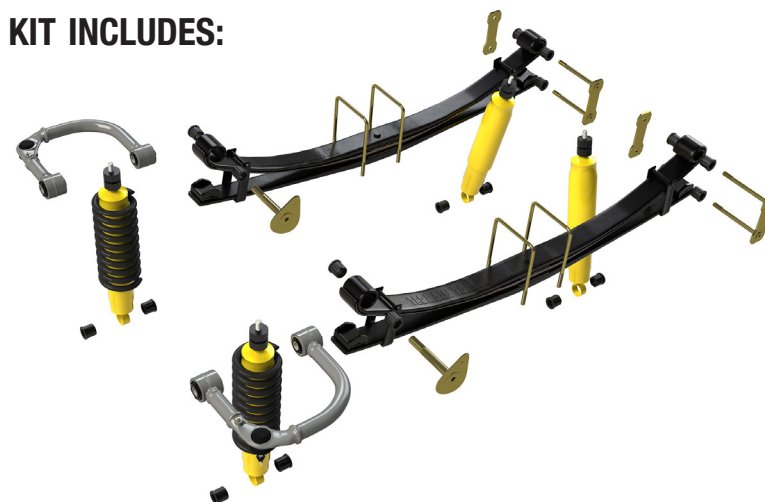

TRITON MQ (from 2015) TRITON MR (from 2019)

FIAT FULLBACK (from 2016)

Kit No: SK080
Assembly Kit No: SK080A

FRONT SUSPENSION

COIL SPRING					
PART NO.	APPROX LOAD	QTY	SPRING RATE	APPROX RAISED HEIGHT	
TTCS-2027	up to 100kg	1 Pair	with Bull Bar	30mm	
TTCS-2028	up to 150kg	1 Pair	with Bull Bar & Winch	30mm	
TTCS-2439	up to 200kg	1 Pair	Extra Heavy Duty Steel Bull Bar Winch Dual Batt	30mm	
TTCS-2413T	up to 50kg	1 Pair	with Bull Bar Smart Coil	35mm	
TTCS-2439T	up to 100kg	1 Pair	w/ Bull Bar, Winch, Smart Coil	35mm	
SHOCK ABSORBER					
PART NO.	DESCRIPTION	QTY	MOUNTS	EXT	COMP
TGSMMLF	Expanded Body	2		422mm	307mm
SHOCK ABSORBER / COIL ASSEMBLY					
PART NO.	APPROX LOAD	QTY	SPRING RATE	APPROX RAISED HEIGHT	
TTCSA-012	up to 50kg	1 Pair	with Bull Bar	35mm	
TTCSA-012HD	up to 100kg	1 Pair	with Bull Bar & Winch	35mm	

REAR SUSPENSION

LEAF SPRING					
PART NO.	APPROX LOAD	QTY	SPRING RATE	APPROX RAISED HEIGHT	
MIT011C	up to 100kg	2	Comfort	40mm	
MIT011	up to 300kg	2	Heavy Duty Constant Load	40mm	
MIT011HD	300 to 500kg	2	Heavy Duty Constant Load	40mm	
MIT011P	up to 400kg	2	Parabolic Heavy Duty	40mm	
MIT011HDP	400 to 700kg	2	Parabolic Extra Heavy Duty	40mm	
SHOCK ABSORBER					
PART NO.	DESCRIPTION	QTY	MOUNTS	EXT	COMP
TGSMMQR	Expanded Body	2		570mm	365mm

KIT INCLUDES: