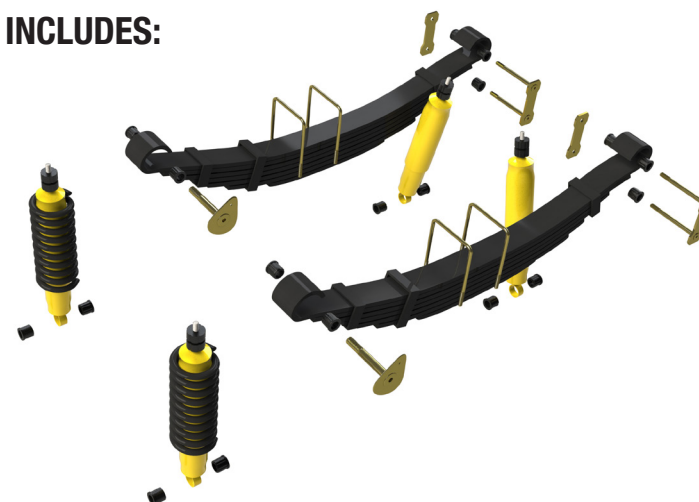

FRONT SUSPENSION

COIL SPRING

PART NO.	APPROX LOAD	QTY	SPRING RATE	APPROX RAISED HEIGHT
TTCS-2321	STD	1 Pair	Comfort	40mm
TTCS-2322	up to 50kg	1 Pair	with Bull Bar	40mm
TTCS-2301T	STD	1 Pair	Smart Coil Comfort	40mm
TTCS-2302T	up to 50kg	1 Pair	Smart Coil with Bull Bar	40mm

SHOCK ABSORBER

PART NO.	DESCRIPTION	QTY	MOUNTS	EXT	COMP
TGSDMAX2F	Expanded Body	2		495mm	350mm
TPS003*	Pro Shock	1 Pair		495mm	350mm

SHOCK ABSORBER / COIL ASSEMBLY

PART NO.	APPROX LOAD	QTY	SPRING RATE	APPROX RAISED HEIGHT
TTCSA-005	up to 50kg	1 Pair	with Bull Bar & Winch	40mm

Notes:

*TPS003 Standard Spring Seat Height Centre of Eye to Seat 190mm

REAR SUSPENSION

LEAF SPRING

PART NO.	APPROX LOAD	QTY	SPRING RATE	APPROX RAISED HEIGHT
ISU016	100 to 300kg	2	Heavy Duty Constant Load	40mm
ISU016HD	300 to 500kg	2	Heavy Duty Constant Load	40mm
ISU016EHD	500kg +	2	Extra Heavy Duty Constant	40mm
ISU016P	300 to 500kg	2	Parabolic Heavy Duty	40mm
ISU016HDP	500 to 700kg	2	Parabolic HD Constant Load	40mm
HLADPT1		1	Headlight Levelling Bracket	

SHOCK ABSORBER

PART NO.	DESCRIPTION	QTY	MOUNTS	EXT	COMP
TGSDMAXR	Expanded Body	2		595mm	365mm
TPS002	Pro Shock	1 Pair		595mm	365mm

KIT INCLUDES: